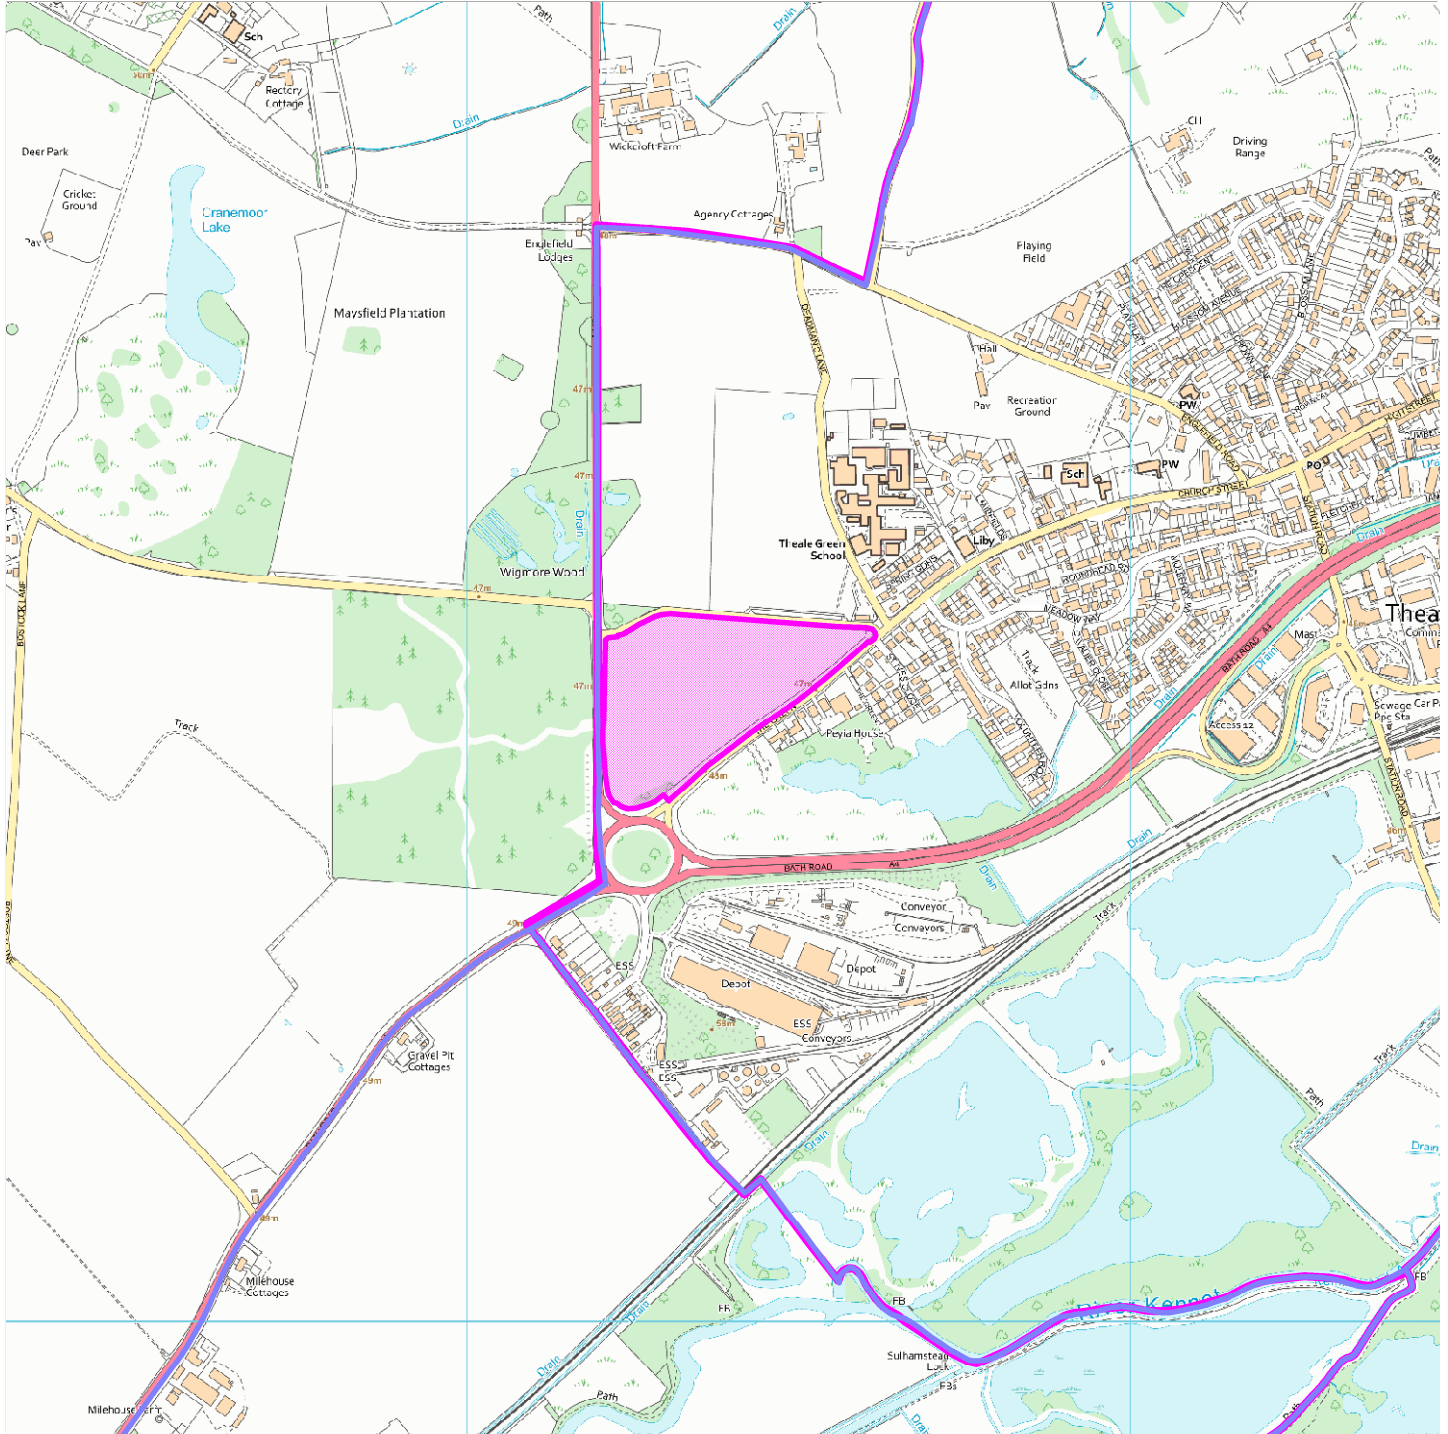

Lnad North of The Green, Theale

Map Centre Coordinates :

Scale : 1:11410

Reproduced from the Ordnance Survey map with the permission of the Controller of Her Majesty's Stationery Office © Crown Copyright 2003.

Unauthorised reproduction infringes Crown Copyright and may lead to prosecution or civil proceedings .

Organisation	West Berkshire Council
Department	
Comments	Not Set
Date	07 July 2020
SLA Number	0100024151